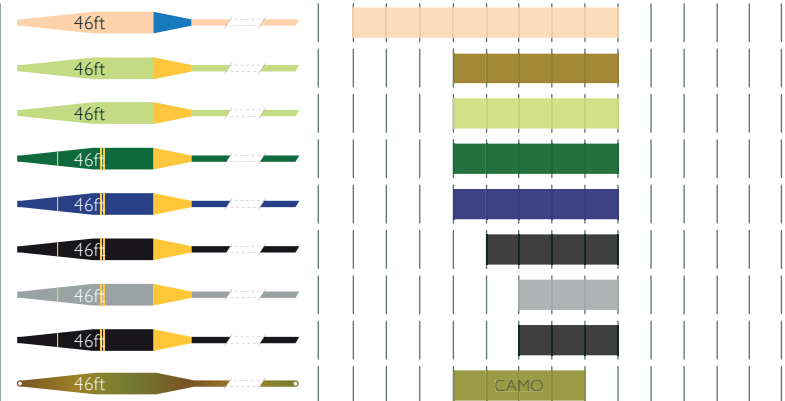

SIXTH SENSE

FLOATING	Power	WF	105ft	1ft	19ft	16ft	10ft	59ft
SLOW INT.	Power	WF	105ft	1ft	19ft	16ft	10ft	59ft
FAST INT.	Power	WF	105ft	1ft	19ft	16ft	10ft	59ft
Di3 SINKING	Power	WF	105ft	1ft	19ft	16ft	10ft	59ft
Di5 SINKING	Power	WF	105ft	1ft	19ft	16ft	10ft	59ft
Di7 SINKING	Power	WF	105ft	1ft	19ft	16ft	10ft	59ft
Di5 SWEEP	Power	WF	105ft	1ft	19ft	16ft	10ft	59ft
Di7 SWEEP	Power	WF	105ft	1ft	19ft	16ft	10ft	59ft
CAMO INT.	Mono	WF	105ft	1ft	19ft	16ft	10ft	59ft