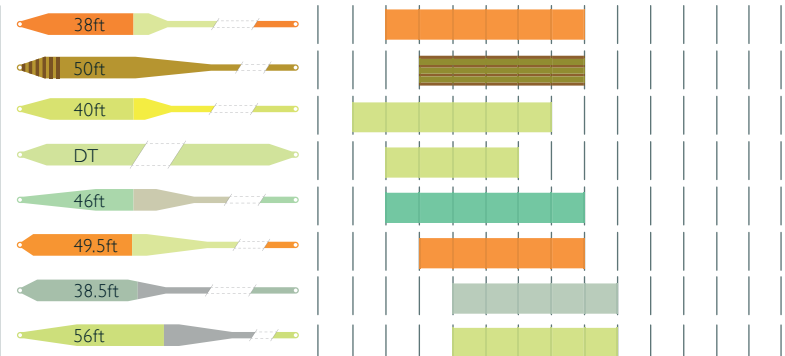

FLY LINE SPECIFICATIONS

DISCLAIMER: *Please note, taper diagrams are used for illustration purposes only and may change by line size for optimum performance.

TAPER INFORMATION*

LINE # AND COLOR OPTIONS

TAPER INFORMATION*

LINE # AND COLOR OPTIONS

LINE | CORE | TAPER | LENGTH | TIP | FRONT | BELLY | REAR | RUNNING

| 1 | 2 | 3 | 4 | 5 | 6 | 7 | 8 | 9 | 10 | 11 | 12 | 13 | 14

LINE | CORE | TAPER | LENGTH | TIP | FRONT | BELLY | REAR | RUNNING

| 1 | 2 | 3 | 4 | 5 | 6 | 7 | 8 | 9 | 10 | 11 | 12 | 13 | 14

SUPER-DRI

XCEED	Power	WF	90ft	0.5ft	6.5ft	26ft	5ft	52ft
BANDIT	Power	WF	90ft	0.5ft	6ft	24ft	20ft	39.5ft
ELITE	Power	WF	90ft	0.5ft	7.5ft	25ft	7ft	50ft
ELITE	Power	DT	90ft	0.5ft	7.5ft	25ft	7ft	-
RIVER & STREAM	Power	WF	105ft	1ft	19ft	16ft	10ft	59ft
KG INDICATOR	Power	WF	90ft	0.5ft	3ft	30ft	16ft	40.5ft
KG STREAMER	Power	WF	90ft	0.5ft	4ft	24ft	10ft	51.5ft
DISTANCE PRO	Power	WF	120ft	1ft	14ft	27ft	14ft	64ft