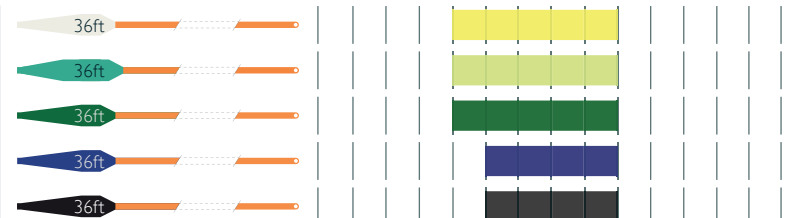

FORTY PLUS FRESHWATER

FLOATING	Power	WF	123ft	1ft	15ft	16ft	4ft	87ft
FAST INT.	Power	WF	123ft	1ft	15ft	16ft	4ft	87ft
Di3	Power	WF	123ft	1ft	15ft	16ft	4ft	87ft
Di5	Power	WF	123ft	1ft	15ft	16ft	4ft	87ft
Di7	Power	WF	123ft	1ft	15ft	16ft	4ft	87ft