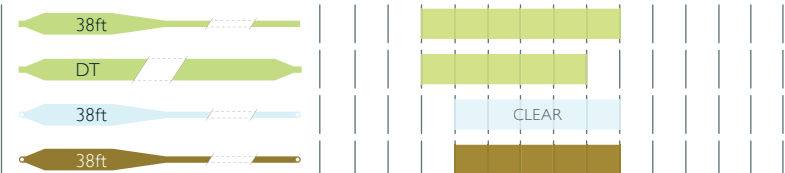

### SUPER-DRI

XCEED	Power	WF	90ft	0.5ft	6.5ft	26ft	5ft	52ft
BANDIT	Power	WF	90ft	0.5ft	6ft	24ft	20ft	39.5ft
ELITE	Power	WF	90ft	0.5ft	7.5ft	25ft	7ft	50ft
ELITE	Power	DT	90ft	0.5ft	7.5ft	25ft	7ft	-
RIVER & STREAM	Power	WF	105ft	1ft	19ft	16ft	10ft	59ft
KG INDICATOR	Power	WF	90ft	0.5ft	3ft	30ft	16ft	40.5ft
KG STREAMER	Power	WF	90ft	0.5ft	4ft	24ft	10ft	51.5ft
DISTANCE PRO	Power	WF	120ft	1ft	14ft	27ft	14ft	64ft

### FORGE

FORGE	Braided	WF	90ft	0.5ft	7.5ft	25ft	7ft	50ft
-------	---------	----	------	-------	-------	------	-----	------

### SIXTH SENSE

FLOATING	Power	WF	105ft	1ft	19ft	16ft	10ft	59ft
SLOW INT.	Power	WF	105ft	1ft	19ft	16ft	10ft	59ft
FAST INT.	Power	WF	105ft	1ft	19ft	16ft	10ft	59ft
Di3 SINKING	Power	WF	105ft	1ft	19ft	16ft	10ft	59ft
Di5 SINKING	Power	WF	105ft	1ft	19ft	16ft	10ft	59ft
Di7 SINKING	Power	WF	105ft	1ft	19ft	16ft	10ft	59ft
Di5 SWEEP	Power	WF	105ft	1ft	19ft	16ft	10ft	59ft
Di7 SWEEP	Power	WF	105ft	1ft	19ft	16ft	10ft	59ft
CAMO INT.	Mono	WF	105ft	1ft	19ft	16ft	10ft	59ft

### VELOCITY

VELOCITY	Braided	WF	82ft	1ft	5ft	18ft	14ft	44ft
VELOCITY	Braided	DT	82ft	1ft	5ft	70ft	5ft	1ft
VELOCITY INT.	Mono	WF	82ft	1ft	5ft	18ft	14ft	44ft
VELOCITY SINKING	Mono	WF	82ft	1ft	5ft	18ft	14ft	44ft