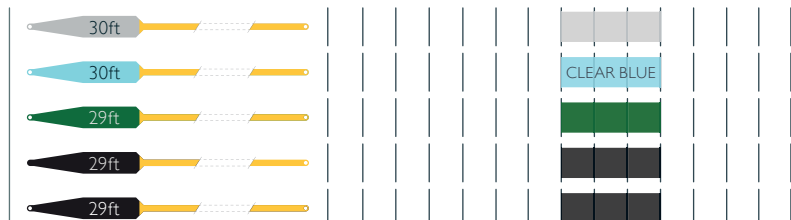

SNIPER LINE

SNIPER FLOATING	Power	WF	120ft	1ft	13ft	14ft	2ft	90ft
SNIPER INT.	Power	WF	120ft	1ft	13ft	14ft	2ft	90ft
SNIPER Di3	Power	WF	120ft	1ft	14ft	12ft	2ft	91ft
SNIPER Di7	Power	WF	120ft	1ft	14ft	12ft	2ft	91ft
CUSTOM CUT	Power	WF	120ft	1ft	14ft	12ft	2ft	91ft